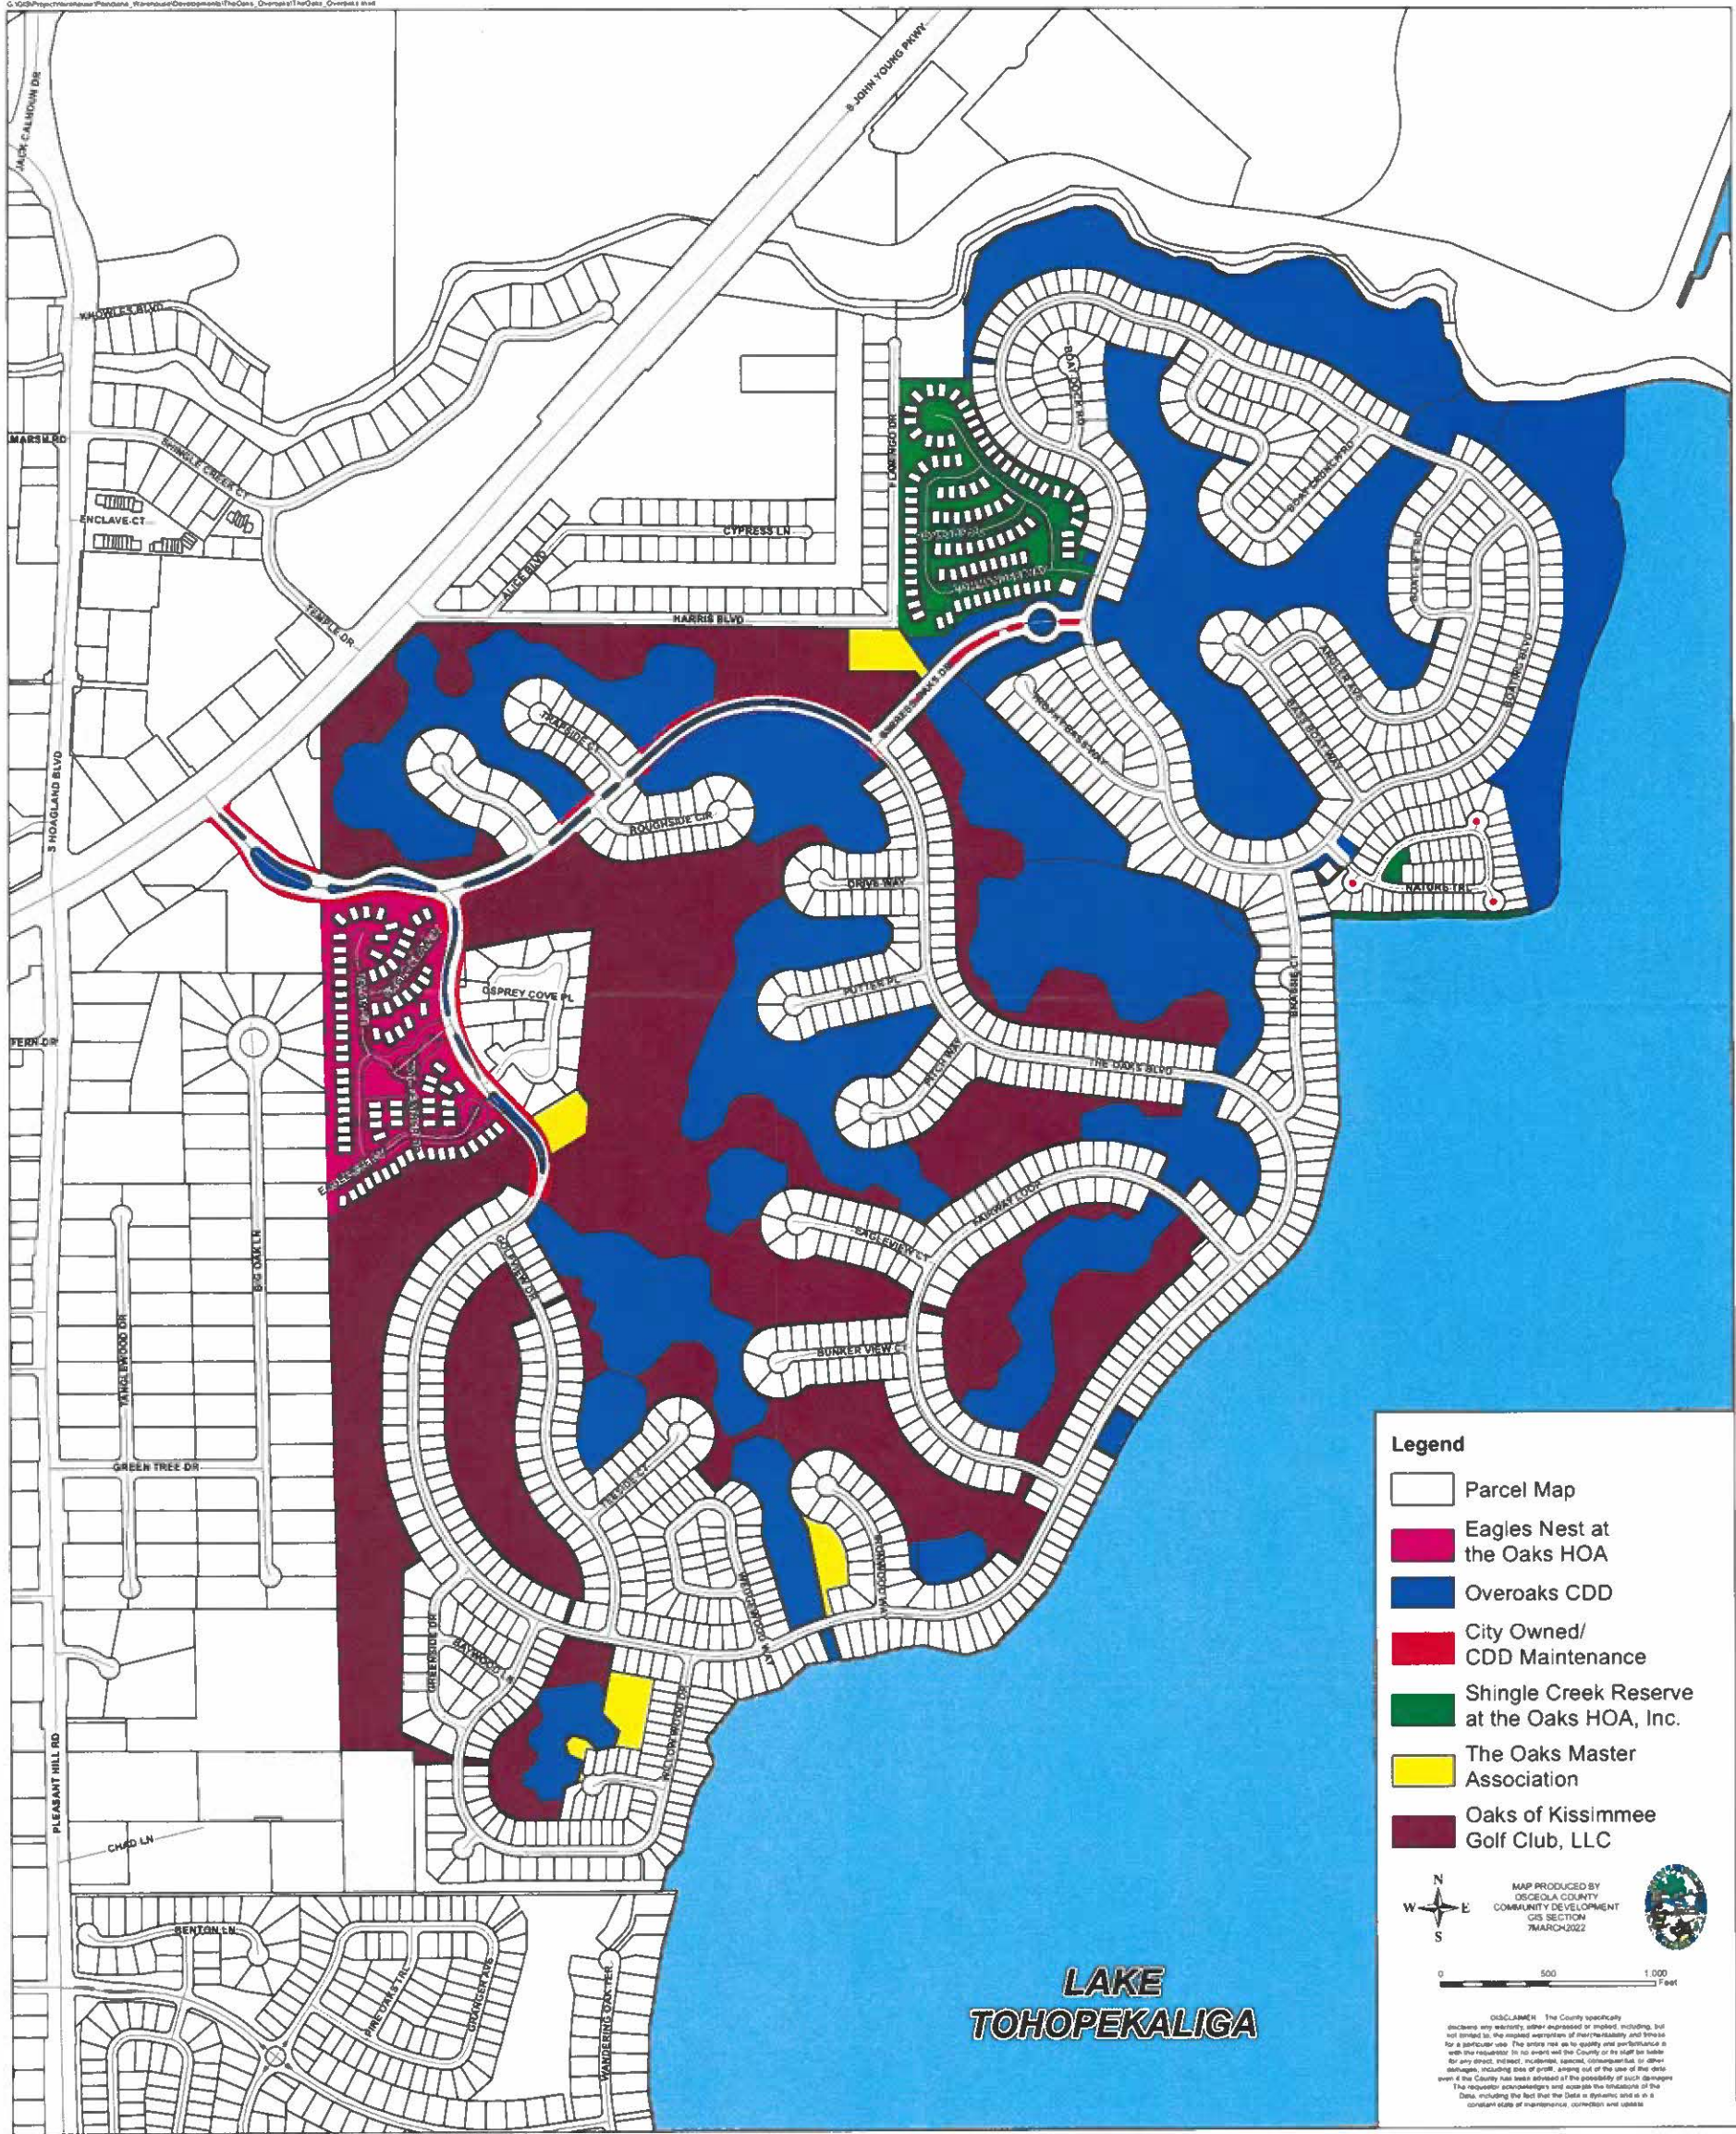

Overoaks CDD

Legend

- Parcel Map
- Eagles Nest at the Oaks HOA
- Overoaks CDD
- City Owned/CDD Maintenance
- Shingle Creek Reserve at the Oaks HOA, Inc.
- The Oaks Master Association
- Oaks of Kissimmee Golf Club, LLC

MAP PRODUCED BY
OSCEOLA COUNTY
COMMUNITY DEVELOPMENT
GIS SECTION
7/MARCH/2022

0 500 1,000 Feet